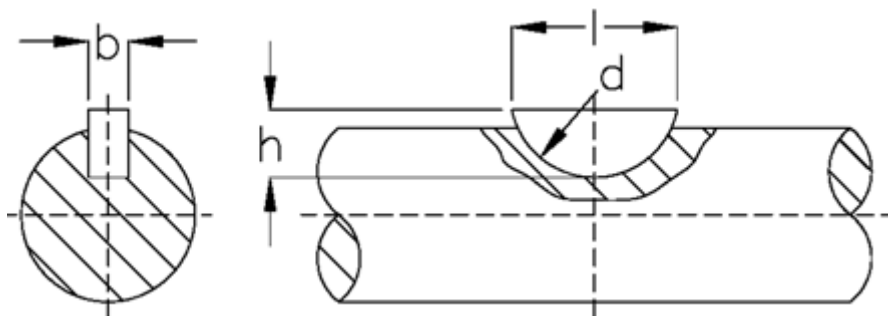

Article number: 09010522

Description: KLEE Woodruff key 4x5 DIN 6888

Measures

$b = 4.0$

$d = 13$

$h = 5.0$

$l = 12.65$